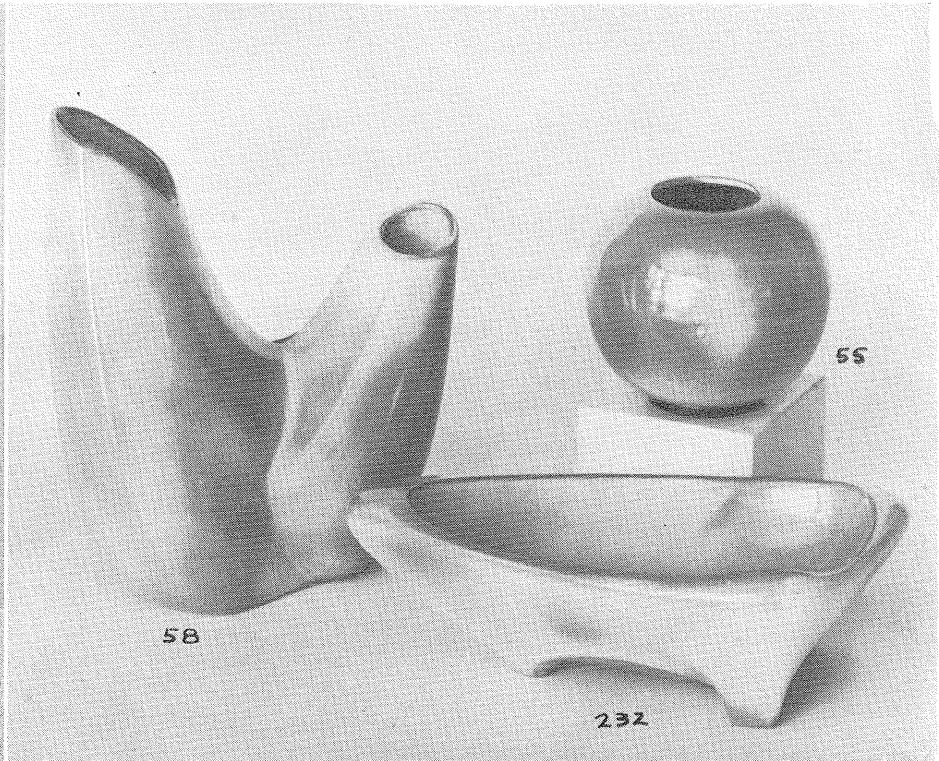

Sculptured Free Forms

*modelled in
the casual
modern trend.*

- 6—deep free form vase 7 in. 1.50
- 43—large bud vase, 8 in. 1.00
- 52—pedestalled urn vase, 8 in. 2.50
- 55—ball vase with black foot, 5 in. . . 1.50
- 58—free form, 3 level vase, 9½ in. . . 3.50
- 217—large free form centerpiece,
18 in. 5.00
- 232—triangle free form bowl, 11 in. . . 2.00
- 233—round bowl 1.50
- 234—deep free form bowl, 8 in. 1.50
- 420—charger horse book ends, pair . . 4.00
- 452—free form ash tray 1.50
- 455—draft proof ash tray 1.50